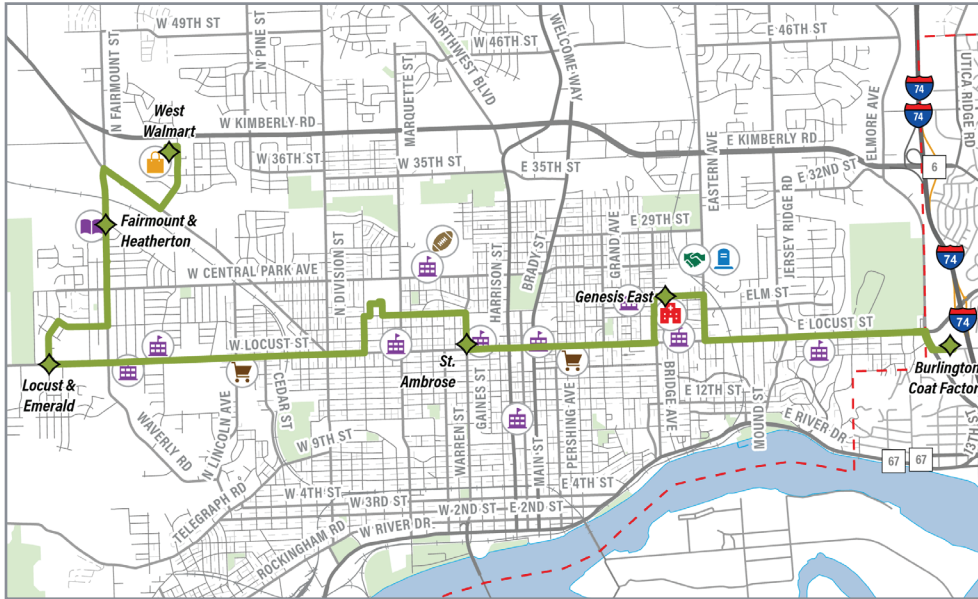

Davenport CitiBus

Route 8 - Green Line

Serves: West Kimberly Walmart, Fairmount Library, West High School, St. Ambrose, Genesis Medical Center, Sudlow Intermediate, Bettendorf Transit Connection, Vera French Connection.

Saturday

West Kimberly Walmart	Fairmount & Heatherton (Southward)	Locust & Emerald (Gas Station)	St. Ambrose	Genesis East (South)	Burlington Coat Factory	Genesis East (North)	St. Ambrose	Locust & Emerald	Fairmount & Heatherton (Northward)
9:25 A.M.	9:28 A.M.	9:33 A.M.	9:50 A.M.	9:56 A.M.	10:11 A.M.	10:19 A.M.	10:28 A.M.	10:41 A.M.	10:45 A.M.
10:25 A.M.	10:28 A.M.	10:33 A.M.	10:50 A.M.	10:56 A.M.	11:11 A.M.	11:19 A.M.	11:28 A.M.	11:41 A.M.	11:45 A.M.
11:25 A.M.	11:28 A.M.	11:33 A.M.	11:50 A.M.	11:56 A.M.	12:11 P.M.	12:19 P.M.	12:28 P.M.	12:41 P.M.	12:45 P.M.
12:25 P.M.	12:28 P.M.	12:33 P.M.	12:50 P.M.	12:56 P.M.	1:11 P.M.	1:19 P.M.	1:28 P.M.	1:41 P.M.	1:45 P.M.
1:25 P.M.	1:28 P.M.	1:33 P.M.	1:50 P.M.	1:56 P.M.	2:11 P.M.	2:19 P.M.	2:28 P.M.	2:41 P.M.	2:45 P.M.
2:25 P.M.	2:28 P.M.	2:33 P.M.	2:50 P.M.	2:56 P.M.	3:11 P.M.	3:19 P.M.	3:28 P.M.	3:41 P.M.	3:45 P.M.
3:25 P.M.	3:28 P.M.	3:33 P.M.	3:50 P.M.	3:56 P.M.	4:11 P.M.	4:19 P.M.	4:28 P.M.	4:41 P.M.	4:45 P.M.
4:25 P.M.	4:28 P.M.	4:33 P.M.	4:50 P.M.	4:56 P.M.	5:11 P.M.	5:19 P.M.	5:28 P.M.	5:41 P.M.	5:45 P.M.
5:25 P.M.	5:28 P.M.	5:33 P.M.	5:50 P.M.	5:56 P.M.	6:11 P.M.	6:19 P.M.	6:28 P.M.	6:41 P.M.	6:45 P.M.
6:25 P.M.	6:28 P.M.	6:33 P.M.	6:50 P.M.	6:56 P.M.	7:11 P.M.	-	-	-	-