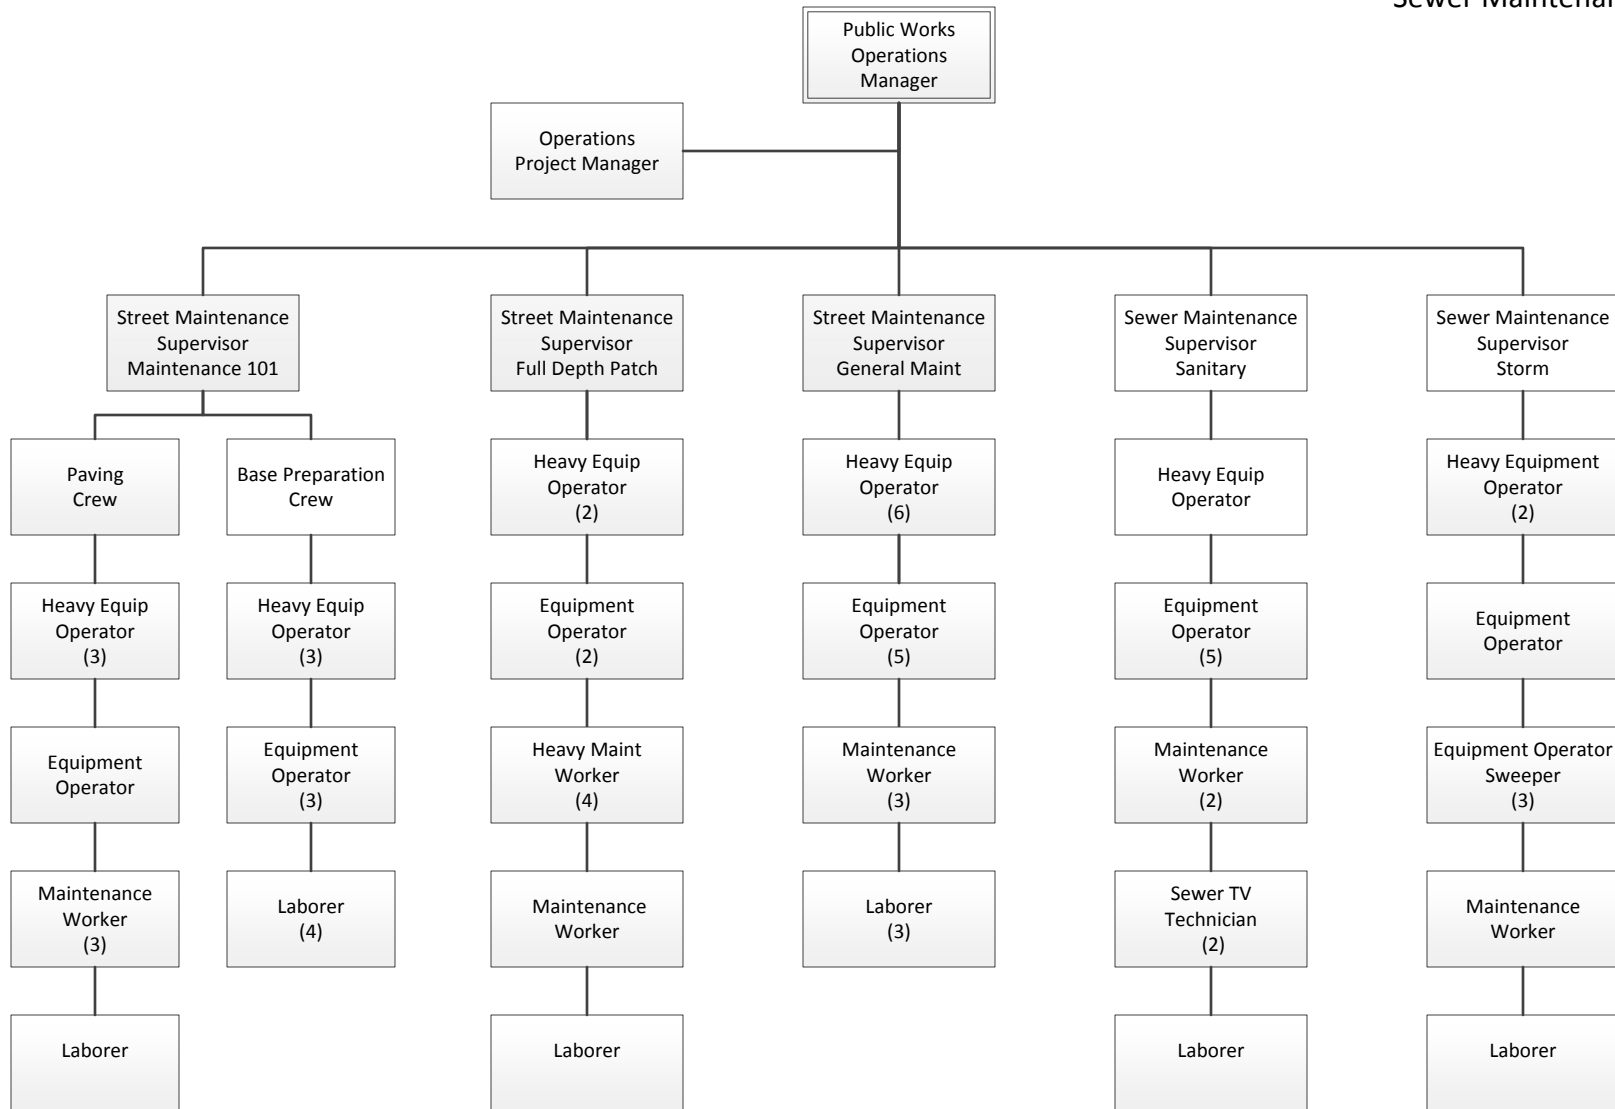

Davenport Public Works  
Organizational Chart

\* Additional detail found on next pages.

Davenport Public Works  
Water Pollution Control Plant

Davenport Public Works Operations  
Fleet Maintenance

Davenport Public Works Operations  
Street Maintenance and  
Sewer Maintenance Divisions

Davenport Public Works Operations  
Transit Operations

Davenport Public Works  
Engineering Division

Davenport Public Works  
Capital Improvement

Davenport Public Works  
Operations Divisions

\* Additional detail found on next pages.