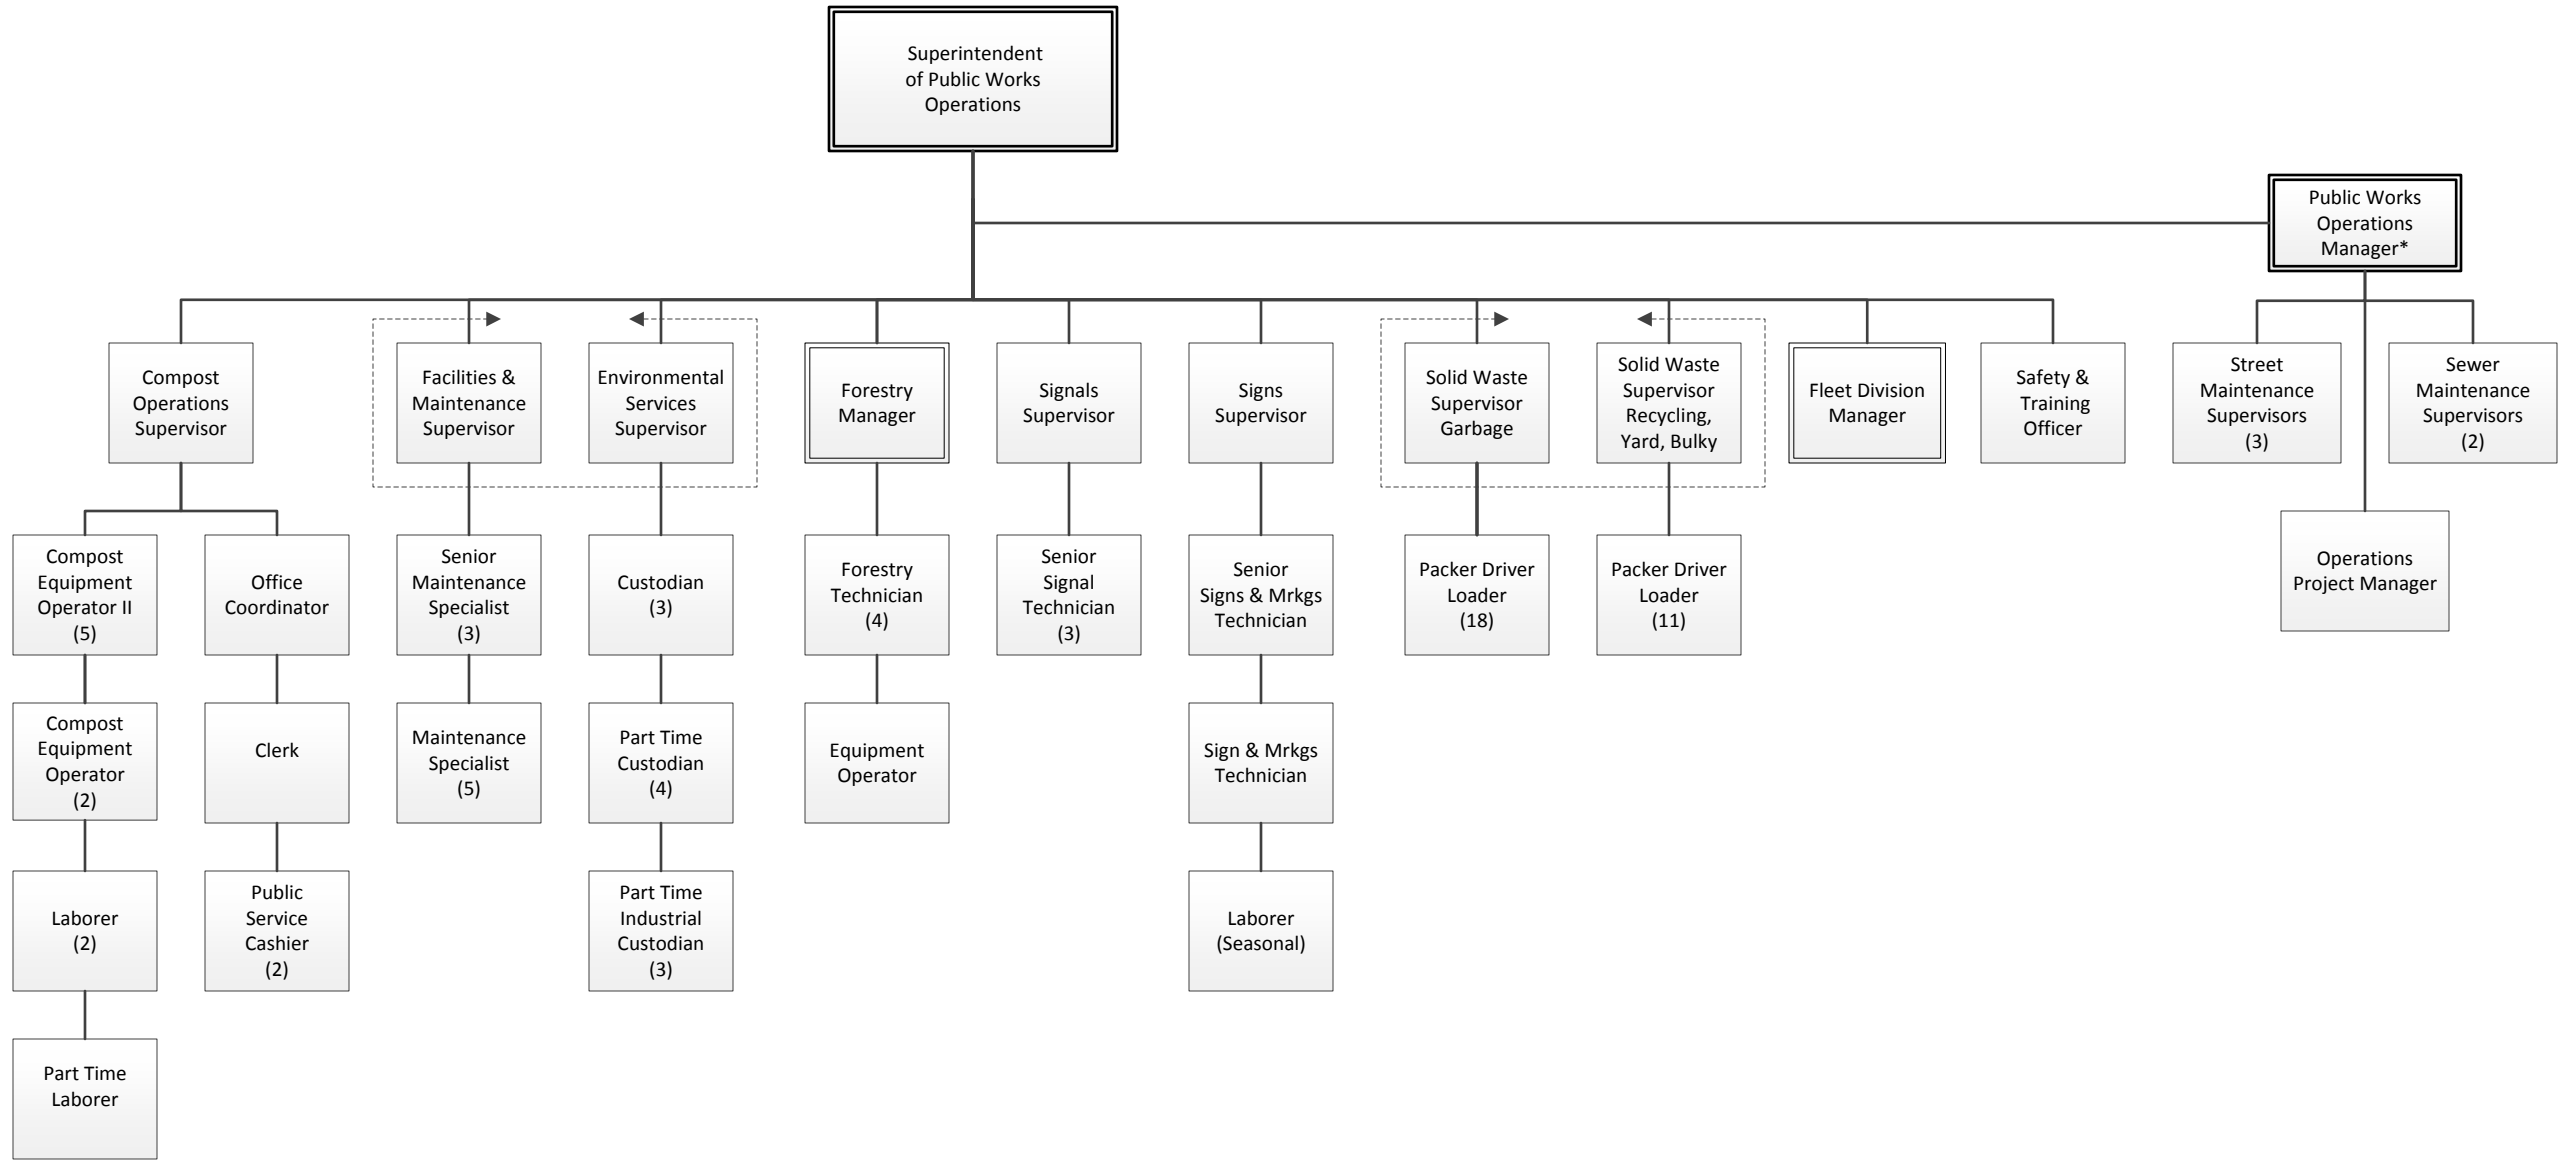

Davenport Public Works  
Organizational Chart

\* Additional detail found on next pages.

Davenport Public Works  
Water Pollution Control Plant

Davenport Public Works Operations  
Fleet Maintenance

Davenport Public Works Operations  
Street Maintenance and  
Sewer Maintenance Divisions

Davenport Public Works Operations  
Transit Operations

Davenport Public Works  
Engineering Division

Davenport Public Works  
Capital Improvement

Davenport Public Works  
Operations Divisions

\* Additional detail found on next pages.