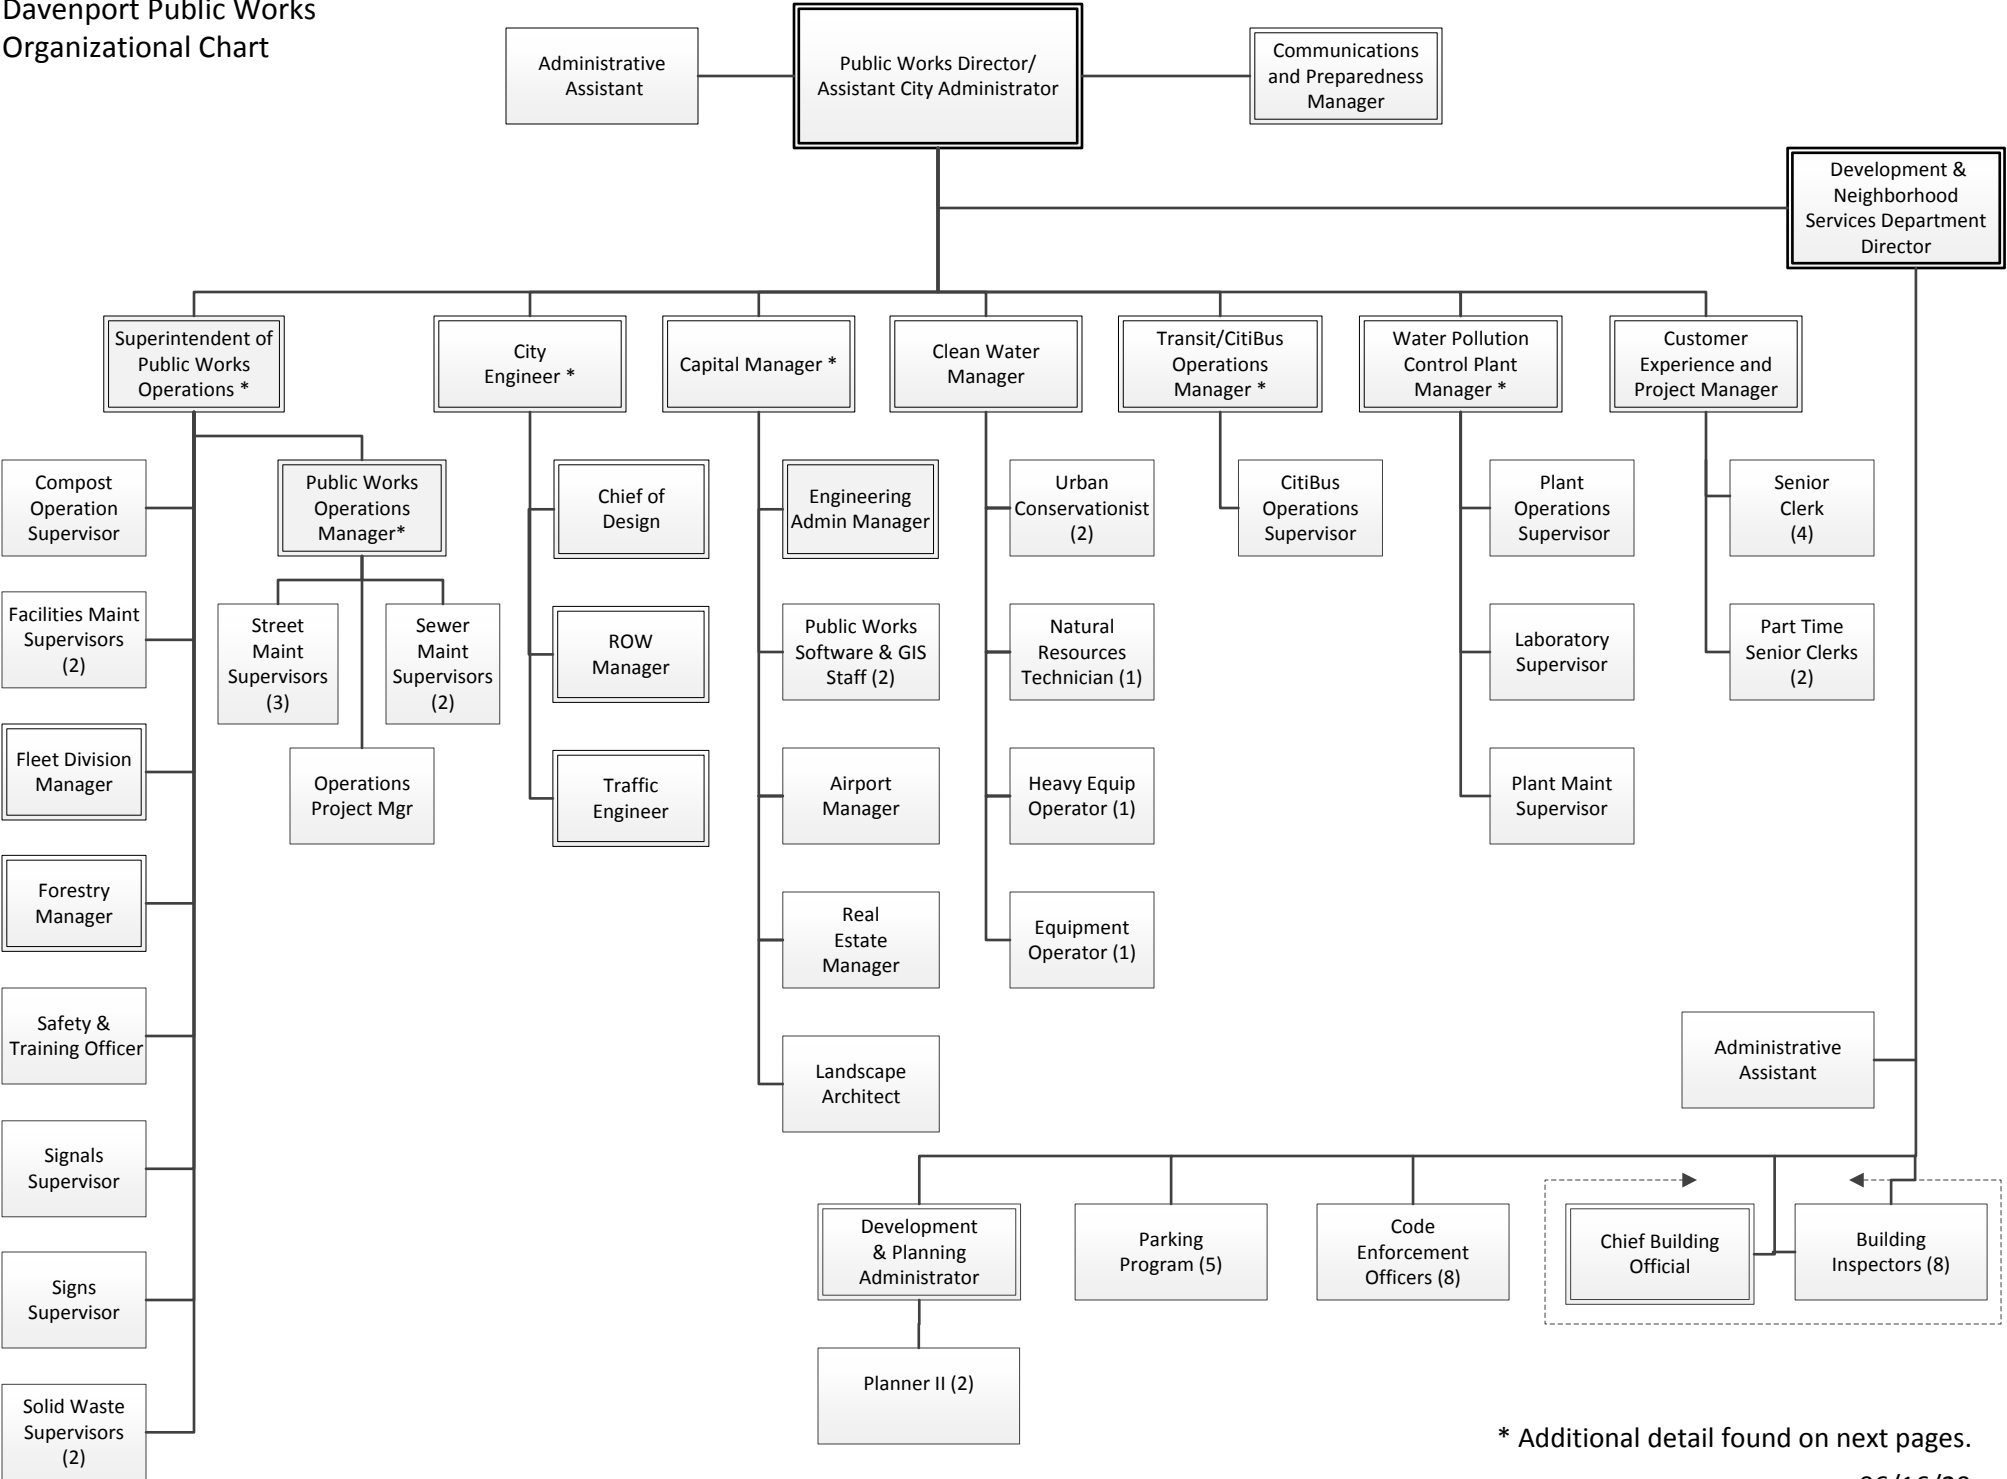

Davenport Public Works  
Organizational Chart

\* Additional detail found on next pages.

Davenport Public Works  
Water Pollution Control Plant

Davenport Public Works Operations  
Fleet Maintenance

Davenport Public Works Operations  
Street Maintenance and  
Sewer Maintenance Divisions

Davenport Public Works Operations  
Transit Operations

Davenport Public Works  
Engineering Division

Davenport Public Works  
Capital Improvement

Davenport Public Works  
Operations Divisions

\* Additional detail found on next pages.