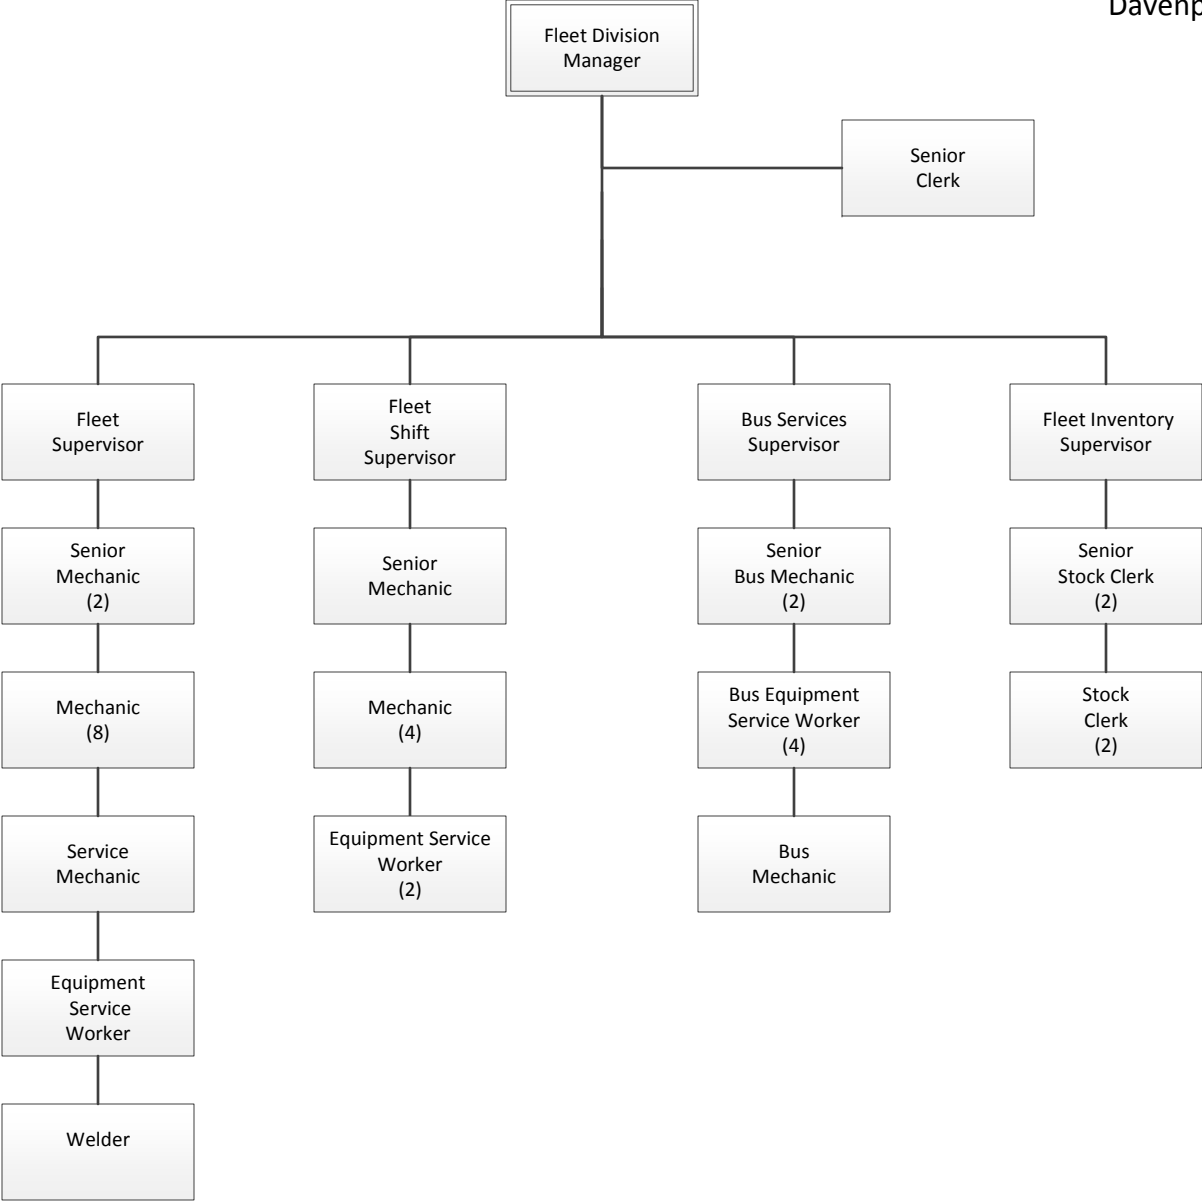

Davenport Public Works  
Organizational Chart

\* Additional detail found on next pages.

Davenport Public Works  
Water Pollution Control Plant

Davenport Public Works Operations  
Fleet Maintenance

Davenport Public Works Operations  
Street Maintenance and  
Sewer Maintenance Divisions

Davenport Public Works Operations  
Transit Operations

Davenport Public Works  
Engineering Division

Davenport Public Works  
Capital Improvement

Davenport Public Works  
Operations Divisions

\* Additional detail found on next pages.